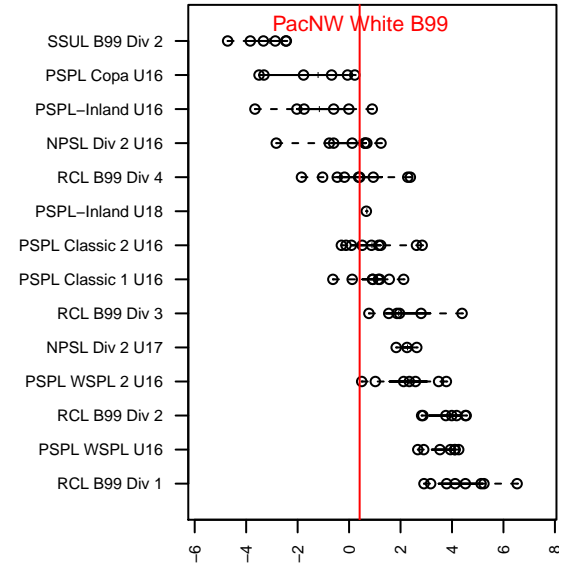

PacNW White B99

Pacific Northwest SC
 Tukwila, WA
 B99 total strength=1290
 attack=8.13 defense=3.69
 fall league = RCL B99 Div 4

alt names used:
 PacNW 99 White
 PacNW 99 White
 PacNW Soccer Club 99 White
 PacNW B99 White C
 PACIFIC NORTHWEST SC PACNW 99 WHITE
 PacNW B99 White C

**attack and defense variance (black dot)
relative to other teams
and top 10 in region**

**attack and defense rating
relative to others at age
and all opponents in last 13 months**

Performance relative to 13 month average