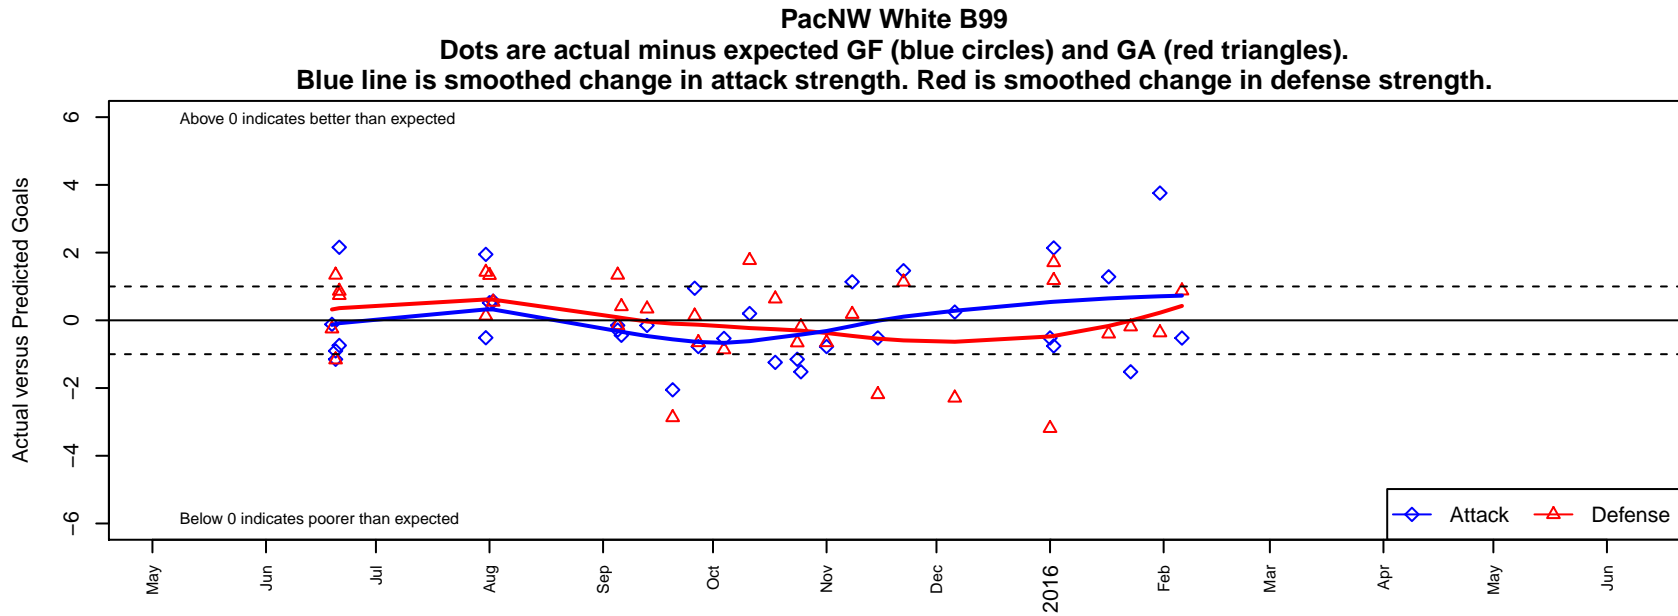

PacNW White B99

Pacific Northwest SC
 Tukwila, WA
 B99 total strength=1290
 attack=8.13 defense=3.69
 fall league = RCL B99 Div 4

alt names used:
 PacNW 99 White
 PacNW 99 White
 PacNW Soccer Club 99 White
 PacNW B99 White C
 PACIFIC NORTHWEST SC PACNW 99 WHITE
 PacNW B99 White C

**attack and defense variance (black dot)
relative to other teams
and top 10 in region**

**attack and defense rating
relative to others at age
and all opponents in last 13 months**

Performance relative to 13 month average