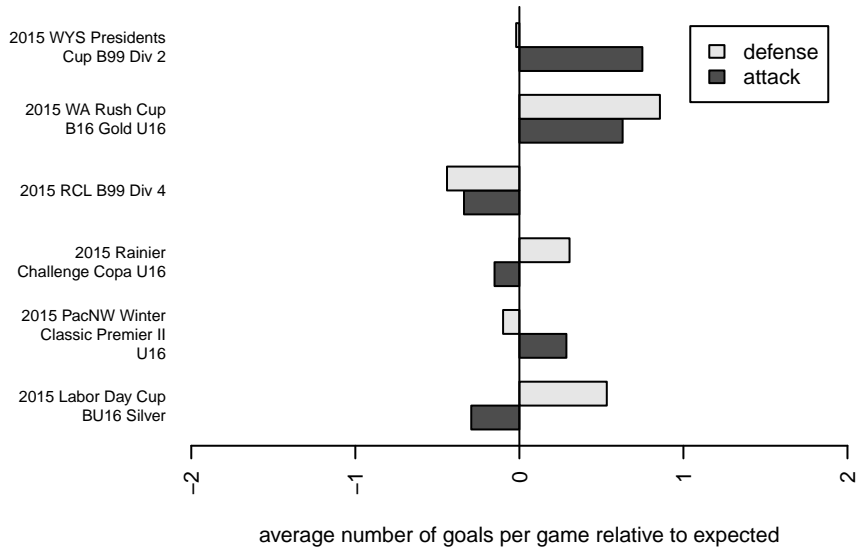

PacNW White B99

Pacific Northwest SC
 Tukwila, WA
 B99 total strength=1290
 attack=8.13 defense=3.69
 fall league = RCL B99 Div 4

alt names used:
 PacNW 99 White
 PacNW 99 White
 PacNW Soccer Club 99 White
 PacNW B99 White C
 PACIFIC NORTHWEST SC PACNW 99 WHITE
 PacNW B99 White C

Venues played:
 2015 Rainier Challenge Copa U16
 2015 WA Rush Cup B16 Gold U16
 2015 Labor Day Cup BU16 Silver
 2015 RCL B99 Div 4
 2015 PacNW Winter Classic Premier II U16
 2015 WYS Presidents Cup B99 Div 2

**attack and defense variance (black dot)
relative to other teams
and top 10 in region**

**attack and defense rating
relative to others at age
and all opponents in last 13 months**

Performance relative to 13 month average