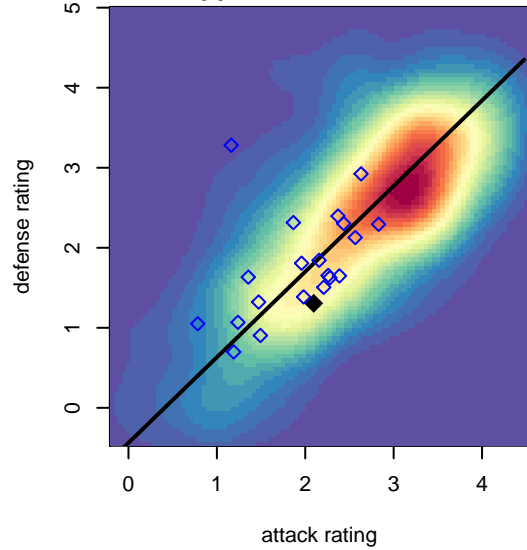

PacNW White B99

Pacific Northwest SC
 Tukwila, WA
 B99 total strength=1290
 attack=8.13 defense=3.69
 fall league = RCL B99 Div 4

alt names used:
 PacNW 99 White
 PacNW 99 White
 PacNW Soccer Club 99 White
 PacNW B99 White C
 PACIFIC NORTHWEST SC PACNW 99 WHITE
 PacNW B99 White C

**attack and defense variance (black dot)
relative to other teams
and top 10 in region**

**attack and defense rating
relative to others at age
and all opponents in last 13 months**

Performance relative to 13 month average